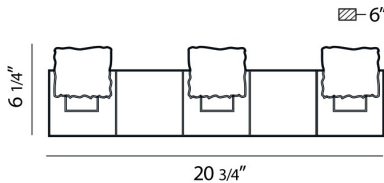

### PRODUCT DETAILS

No.	:	13727-031
Product Color	:	CHROME
Product Material	:	METAL
Shade / Accent Colour	:	CLEAR
Shade / Accent Material	:	GLASS
Width	:	20.75"
Height	:	6.25"
Ext	:	6"
Weight	:	3lbs

### TECHNICAL DETAILS

Light Direction	:	Up
Canopy / Backplate Length	:	18.188"
Canopy / Backplate Height	:	0.688"
Canopy / Backplate Width	:	4.375"
Adjustable Lamp Head	:	No
Mounting	:	Up
Location	:	DAMP
Approval	:	