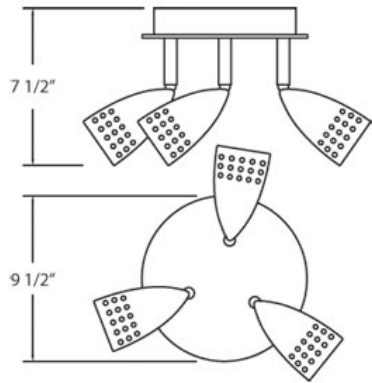

MYA, 3-LIGHT 50W GU10

PRODUCT DETAILS

No.	:	13732-011
Product Color	:	SATIN NICKEL
Diameter	:	9.5"
Height	:	7.5"
Weight	:	2.9lbs

LIGHT SOURCE DETAILS

Number of Bulbs	:	3
Light Source	:	Halogen
Light Source Type	:	GU10
Input Voltage	:	120V
Bulb Voltage	:	120V
Socket Type	:	GU10
Wattage	:	50W
Total Wattage	:	150W
Bulb Included	:	Yes
Dimmable	:	Yes

OPTIONS AVAILABLE

ITEM NO.	FINISH	SHADE
13732-011	SATIN NICKEL	

TECHNICAL DETAILS

Light Direction	:	Down
Canopy / Backplate Height	:	0.8"
Canopy / Backplate Dia.	:	7.9"
Adjustable Lamp Head	:	Yes
Approval	:	
Vertical Adjustment	:	90
Horizontal Adjustment	:	350