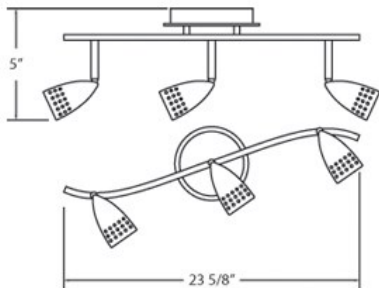

### PRODUCT DETAILS

No.	:	13733-018
Product Color	:	SATIN NICKEL
Length	:	23.625"
Height	:	5"
Weight	:	2.4lbs

### TECHNICAL DETAILS

Light Direction	:	Down
Canopy / Backplate Height	:	0.8"
Canopy / Backplate Dia.	:	4.75"
Adjustable Lamp Head	:	Yes
Approval	:	
Vertical Adjustment	:	90
Horizontal Adjustment	:	350