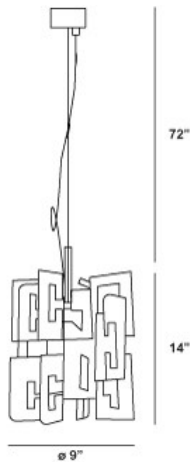

## NUMERO, 1-LIGHT PENDANT

### PRODUCT DETAILS

No.	:	14550-010
Product Color	:	CHROME
Shade / Accent Colour	:	FROST WHITE
Diameter	:	9"
Height	:	14"
Overall Height	:	86"
Weight	:	6.6lbs

### LIGHT SOURCE DETAILS

Number of Bulbs	:	1
Light Source	:	Halogen
Light Source Type	:	G9
Input Voltage	:	120V
Bulb Voltage	:	120V
Socket Type	:	G9
Wattage	:	35W
Total Wattage	:	35W
Bulb Included	:	No
Dimmable	:	Yes

### TECHNICAL DETAILS

Light Direction	:	Down
Hanging Support Type	:	AIRCRAFT CABLE
Hanging Support Length	:	72"
Adjustable Lamp Head	:	No
Approval	:	