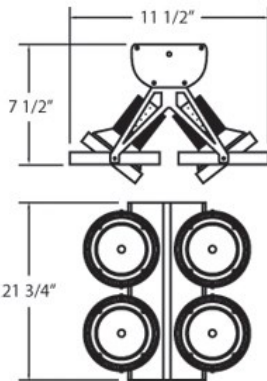

JIVE, 4-LIGHT AR111 FLUSHMOUNT

PRODUCT DETAILS

No.	:	14700-019
Product Color	:	PLATINUM
Shade / Accent Colour	:	PLATINUM
Length	:	21.75"
Width	:	11.5"
Height	:	7.5"

LIGHT SOURCE DETAILS

Number of Bulbs	:	4
Light Source	:	Halogen
Light Source Type	:	AR111
Input Voltage	:	120V
Bulb Voltage	:	12V
Socket Type	:	G53
Wattage	:	50W
Total Wattage	:	200W
Bulb Included	:	No
Dimmable	:	Yes

OPTIONS AVAILABLE

ITEM NO.	FINISH	SHADE
14700-019	PLATINUM	PLATINUM

TECHNICAL DETAILS

Light Direction	:	Down
Adjustable Lamp Head	:	Yes
Approval	:	

PROJECT INFORMATION

Job Name: Date: Type:

Comments: