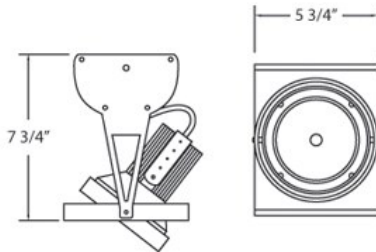

JIVE, 1-LIGHT MONOSPOT

PRODUCT DETAILS

No.	:	14775-017
Product Color	:	PLATINUM
Shade / Accent Colour	:	PLATINUM
Length	:	5.75"
Width	:	5.75"
Diameter	:	5.75"
Height	:	7.75"

LIGHT SOURCE DETAILS

Number of Bulbs	:	1
Light Source	:	Halogen
Light Source Type	:	AR111
Input Voltage	:	120V
Bulb Voltage	:	12V
Socket Type	:	G53
Wattage	:	50W
Total Wattage	:	50W
Bulb Included	:	No
Dimmable	:	Yes

OPTIONS AVAILABLE

ITEM NO.	FINISH	SHADE
14775-017	PLATINUM	PLATINUM

TECHNICAL DETAILS

Light Direction	:	Down
Adjustable Lamp Head	:	Yes
Approval	:	

PROJECT INFORMATION

 Job Name: Date: Type:

 Comments: