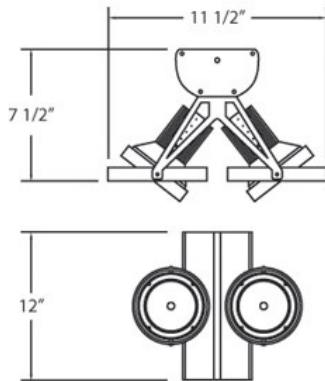

### PRODUCT DETAILS

No.	:	14778-018
Product Color	:	PLATINUM
Length	:	12"
Width	:	11.5"
Height	:	7.5"

### TECHNICAL DETAILS

Light Direction	:	Down
Adjustable Lamp Head	:	No
Approval	:	