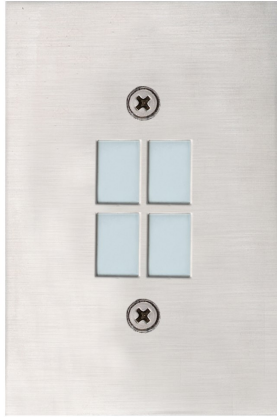

## PRODUCT DETAILS

No.	:	14789-014
Product Color	:	SATIN NICKEL
Shade / Accent Colour	:	FROSTED
Width	:	3"
Height	:	4.5"
Ext	:	1.5"

## LIGHT SOURCE DETAILS

Light Source Type	:	INTEGRATED LED
Input Voltage	:	120V
Bulb Voltage	:	120V
Socket Type	:	LED
Total Wattage	:	0.4W
Kelvin	:	3500K
Dimmable	:	No

## OPTIONS AVAILABLE

ITEM NO.	FINISH	SHADE
14789-014	SATIN NICKEL	FROSTED