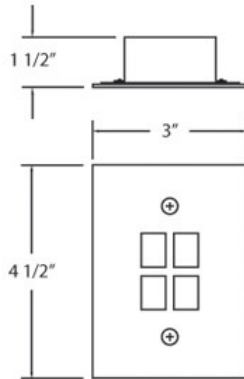

PROJECT INFORMATION

Job Name: Date: Category:

Comments: