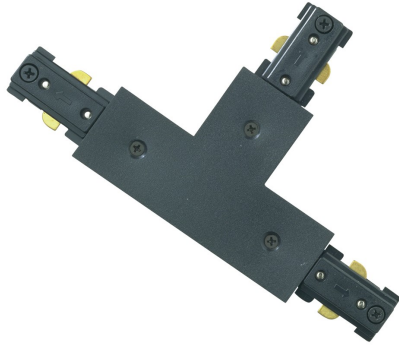

1540, T-CONNECTOR

PRODUCT DETAILS

No. : 1540-01
Product Color : BLACK

TECHNICAL DETAILS

OPTIONS AVAILABLE

ITEM NO.	FINISH	SHADE
1540-01	BLACK	
1540-02	WHITE	
1540-S5	PLATINUM	

PROJECT INFORMATION

Job Name: Date: Type: