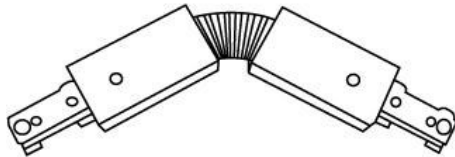

PROJECT INFORMATION

Job Name: Date: Type:

Comments: