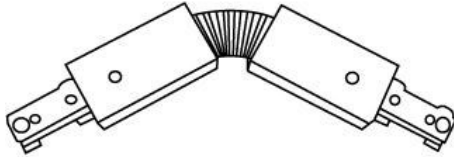

1570, FLEXIBLE CONNECTOR

PRODUCT DETAILS

No. : 1570-S5
 Product Color : PLATINUM

TECHNICAL DETAILS

OPTIONS AVAILABLE

ITEM NO.	FINISH	SHADE
1570-01	BLACK	
1570-02	WHITE	
1570-S5	PLATINUM	

PROJECT INFORMATION