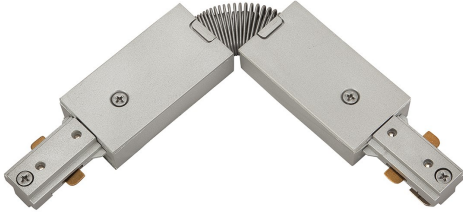

1570, FLEXIBLE CONNECTOR

PRODUCT DETAILS

No. : 1570-S5
 Product Color : PLATINUM

TECHNICAL DETAILS

OPTIONS AVAILABLE

ITEM NO.	FINISH	SHADE
1570-01	BLACK	
1570-02	WHITE	
1570-S5	PLATINUM	

PROJECT INFORMATION