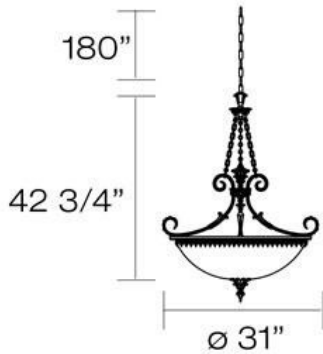

### PRODUCT DETAILS

No.	:	16530-010
Product Color	:	BRONZE
Shade / Accent Colour	:	INDIAN SCAVO
Diameter	:	31"
Height	:	42.75"
Overall Height	:	222.75"
Weight	:	34.7lbs

### TECHNICAL DETAILS

Light Direction	:	Down
Hanging Support Type	:	CHAIN
Hanging Support Length	:	180"
Adjustable Lamp Head	:	No
Approval	:	