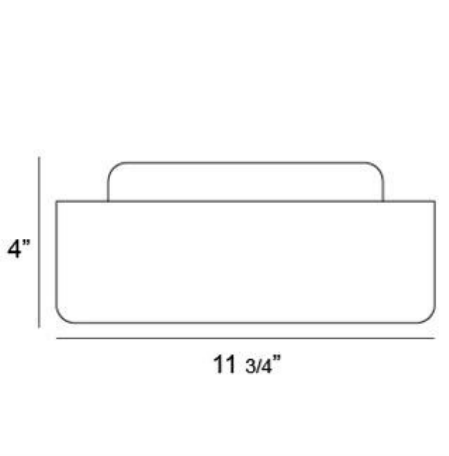

AMATA, 12" CEILING MOUNT

PRODUCT DETAILS

No.	:	16620-048
Product Color	:	WHITE
Shade / Accent Colour	:	OPAL WHITE GLASS
Length	:	11.75"
Width	:	11.75"
Height	:	4"
Weight	:	4.1lbs

LIGHT SOURCE DETAILS

Number of Bulbs	:	2
Light Source	:	Incandescent
Light Source Type	:	A19
Input Voltage	:	120V
Bulb Voltage	:	120V
Socket Type	:	E26
Wattage	:	100W
Total Wattage	:	200W
Bulb Included	:	No
Dimmable	:	Yes

Options Available

ITEM NO.	FINISH	SHADE
16620-048	WHITE	OPAL WHITE GLASS

TECHNICAL DETAILS

Canopy / Backplate Height	:	1"
Canopy / Backplate Dia.	:	9.25"
Adjustable Lamp Head	:	No
Approval	:	

PROJECT INFORMATION