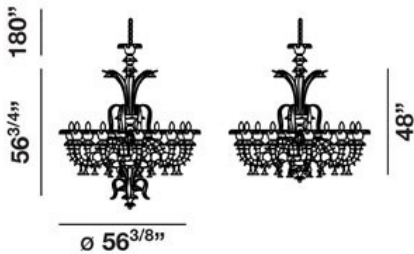

ORILLIA, 10-LIGHT CHANDELIER

PRODUCT DETAILS

No.	:	16661-021
Product Color	:	CHROME
Shade / Accent Colour	:	BLACK
Diameter	:	56.375"
Height	:	56.75"
Overall Height	:	236.75"

LIGHT SOURCE DETAILS

Number of Bulbs	:	10
Light Source	:	Incandescent
Light Source Type	:	B10
Input Voltage	:	120V
Bulb Voltage	:	120V
Socket Type	:	E12
Wattage	:	60W
Total Wattage	:	600W
Bulb Included	:	No
Dimmable	:	Yes

Options Available

ITEM NO.	FINISH	SHADE
16661-021	CHROME	BLACK

TECHNICAL DETAILS

Light Direction	:	Up and Down
Hanging Support Type	:	CHAIN
Hanging Support Length	:	180"
Canopy / Backplate Height	:	3.35"
Canopy / Backplate Dia.	:	6.7"
Adjustable Lamp Head	:	No
Approval	:	