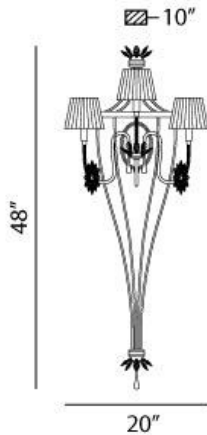

FESTINA, 3-LIGHT WALL MOUNT

PRODUCT DETAILS

No.	:	17501-019
Product Color	:	GOLD LEAF/EBONY
Shade / Accent Colour	:	AMBER
Width	:	20"
Height	:	48"
Ext	:	10"
Weight	:	13.4lbs

LIGHT SOURCE DETAILS

Number of Bulbs	:	3
Light Source	:	Incandescent
Light Source Type	:	B10
Input Voltage	:	120V
Bulb Voltage	:	120V
Socket Type	:	E12
Wattage	:	60W
Total Wattage	:	180W
Bulb Included	:	No
Dimmable	:	Yes

OPTIONS AVAILABLE

ITEM NO.	FINISH	SHADE
17501-019	GOLD LEAF/EBONY	AMBER

TECHNICAL DETAILS

Adjustable Lamp Head	:	No
Approval	:	

PROJECT INFORMATION

Job Name: Date: Category:

Comments: