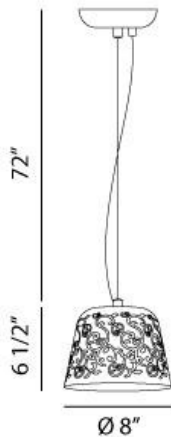

CIRO, 1-LIGHT PENDANT

PRODUCT DETAILS

No.	:	17525-022
Product Color	:	CHROME
Shade / Accent Colour	:	WHITE
Diameter	:	8"
Height	:	6.5"
Overall Height	:	78.5"
Weight	:	1.2lbs

LIGHT SOURCE DETAILS

Number of Bulbs	:	1
Light Source Type	:	A19
Socket Type	:	E26
Wattage	:	60W
Total Wattage	:	60W
Bulb Included	:	No
Dimmable	:	No

OPTIONS AVAILABLE

ITEM NO.	FINISH	SHADE
17525-022	CHROME	WHITE

TECHNICAL DETAILS

Light Direction	:	Down
Hanging Support Type	:	AIRCRAFT CABLE
Hanging Support Length	:	72"
Adjustable Lamp Head	:	No
Approval	:	