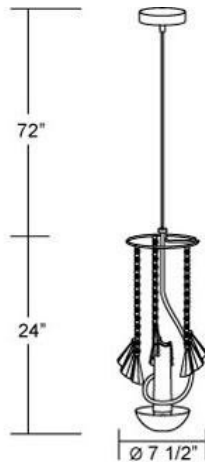

VALIANCE, 1+1-LIGHT PENDANT

PRODUCT DETAILS

No.	:	17781-015
Product Color	:	CHROME
Diameter	:	7.5"
Height	:	24"
Weight	:	3.3lbs

LIGHT SOURCE DETAILS

Number of Bulbs	:	2
Light Source	:	Halogen
Light Source Type	:	1XB10 AND 1XGU10
Input Voltage	:	120V
Socket Type	:	E12@60W AND GU10@50W
Wattage	:	60W
Total Wattage	:	120W
Bulb Included	:	No
Dimmable	:	Yes

OPTIONS AVAILABLE

ITEM NO.	FINISH	SHADE
17781-015	CHROME	

TECHNICAL DETAILS

Light Direction	:	Down
Hanging Support Type	:	WIRE
Hanging Support Length	:	72"
Adjustable Lamp Head	:	No
Approval	:	

PROJECT INFORMATION