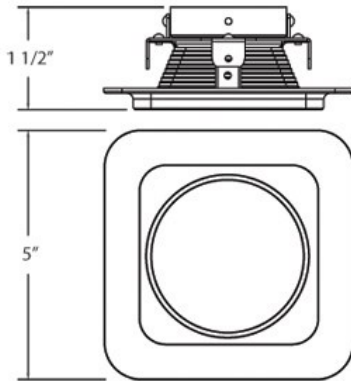

### PRODUCT DETAILS

No.	:	19162-05
Product Color	:	CHROME
Length	:	5"
Width	:	5"
Height	:	1.5"
Weight	:	0.3lbs

### LIGHT SOURCE DETAILS

Number of Bulbs	:	1 / 1
Light Source	:	Halogen / Halogen
Light Source Type	:	MR16 / GU10
Input Voltage	:	120 / 120V
Bulb Voltage	:	12 / 120V
Socket Type	:	/
Wattage	:	50 / 50W
Total Wattage	:	50 / 50W
Bulb Included	:	No / No
Dimmable	:	Yes / Yes

### TECHNICAL DETAILS

Light Direction	:	Down
Adjustable Lamp Head	:	Yes
Approval	:	
Beam Angle	:	15
Cut Hole Diameter	:	4.375"