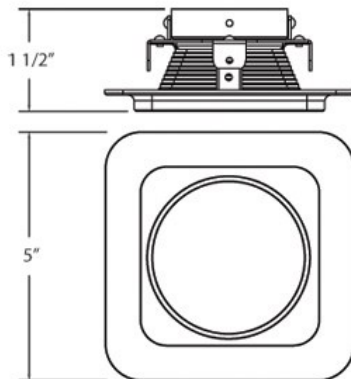

19162, TRIM, 4IN SQUARE GIMBAL

PRODUCT DETAILS

No.	:	19162-08
Product Color	:	SATIN COPPER
Length	:	5"
Width	:	5"
Height	:	1.5"
Weight	:	0.3lbs

LIGHT SOURCE DETAILS

Number of Bulbs	:	1 / 1
Light Source	:	Halogen / Halogen
Light Source Type	:	MR16 / GU10
Input Voltage	:	120 / 120V
Bulb Voltage	:	12 / 120V
Socket Type	:	/
Wattage	:	50 / 50W
Total Wattage	:	50 / 50W
Bulb Included	:	No / No
Dimmable	:	Yes / Yes

OPTIONS AVAILABLE

ITEM NO.	FINISH	SHADE
19162-05	CHROME	
19162-06	ANTIQUE BRASS	
19162-08	SATIN COPPER	

TECHNICAL DETAILS

Light Direction	:	Down
Adjustable Lamp Head	:	Yes
Approval	:	
Beam Angle	:	15
Cut Hole Diameter	:	4.375"