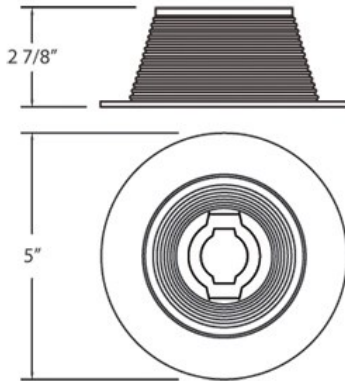

19163, TRIM, 4IN STEPPED BAFFLE AIR PROOF

PRODUCT DETAILS

No.	:	19163-45
Product Color	:	WHITE
Shade / Accent Colour	:	BLACK
Diameter	:	5"
Height	:	3"

LIGHT SOURCE DETAILS

Number of Bulbs	:	1
Light Source	:	Incandescent
Light Source Type	:	PAR20
Input Voltage	:	120V
Bulb Voltage	:	120V
Socket Type	:	E26
Wattage	:	50W
Total Wattage	:	50W
Bulb Included	:	No
Dimmable	:	Yes

OPTIONS AVAILABLE

ITEM NO.	FINISH	SHADE
19163-45	WHITE	BLACK
19163-46	WHITE	WHITE
19163-89	SATIN NICKEL	BLACK
19163-90	SATIN NICKEL	WHITE

TECHNICAL DETAILS

Light Direction	:	Down
Adjustable Lamp Head	:	No
Approval	:	
Cut Hole Diameter	:	4.375"