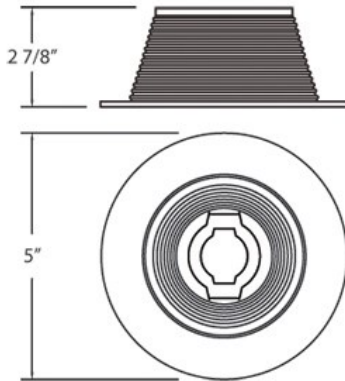

19163, TRIM, 4IN STEPPED BAFFLE AIR PROOF

PRODUCT DETAILS

No.	:	19163-89
Product Color	:	SATIN NICKEL
Shade / Accent Colour	:	BLACK
Diameter	:	5"
Height	:	3"

LIGHT SOURCE DETAILS

Number of Bulbs	:	1
Light Source	:	Incandescent
Light Source Type	:	PAR20
Input Voltage	:	120V
Bulb Voltage	:	120V
Socket Type	:	E26
Wattage	:	50W
Total Wattage	:	50W
Bulb Included	:	No
Dimmable	:	Yes

OPTIONS AVAILABLE

ITEM NO.	FINISH	SHADE
19163-45	WHITE	BLACK
19163-46	WHITE	WHITE
19163-89	SATIN NICKEL	BLACK
19163-90	SATIN NICKEL	WHITE

TECHNICAL DETAILS

Light Direction	:	Down
Adjustable Lamp Head	:	No
Approval	:	
Cut Hole Diameter	:	4.375"