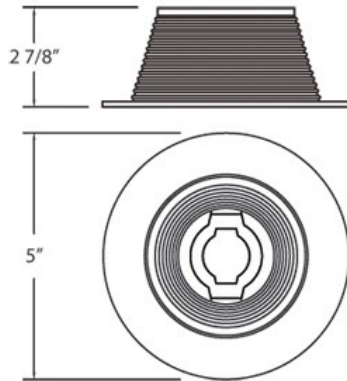

19163, TRIM, 4IN STEPPED BAFFLE AIR PROOF

PRODUCT DETAILS

No.	:	19163-90
Product Color	:	SATIN NICKEL
Shade / Accent Colour	:	WHITE
Diameter	:	5"
Height	:	3"

LIGHT SOURCE DETAILS

Number of Bulbs	:	1
Light Source	:	Incandescent
Light Source Type	:	PAR20
Input Voltage	:	120V
Bulb Voltage	:	120V
Socket Type	:	E26
Wattage	:	50W
Total Wattage	:	50W
Bulb Included	:	No
Dimmable	:	Yes

OPTIONS AVAILABLE

ITEM NO.	FINISH	SHADE
19163-45	WHITE	BLACK
19163-46	WHITE	WHITE
19163-89	SATIN NICKEL	BLACK
19163-90	SATIN NICKEL	WHITE

TECHNICAL DETAILS

Light Direction	:	Down
Adjustable Lamp Head	:	No
Approval	:	
Cut Hole Diameter	:	4.375"