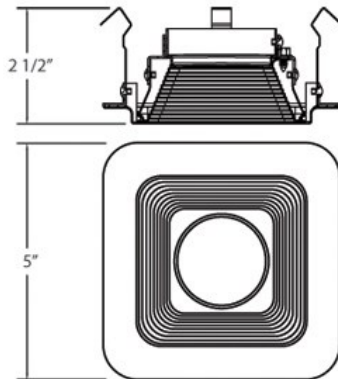

### PRODUCT DETAILS

No.	:	19164-45
Product Color	:	WHITE
Shade / Accent Colour	:	BLACK
Length	:	4.875"
Width	:	4.875"
Height	:	2.125"

### TECHNICAL DETAILS

Light Direction	:	Down
Adjustable Lamp Head	:	No
Approval	:	
Cut Hole Diameter	:	4.375"