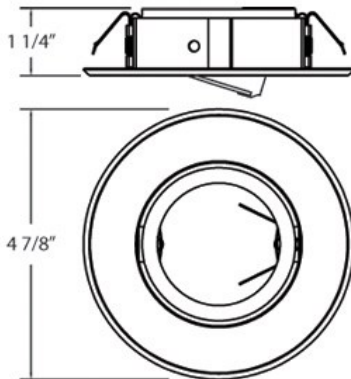

### PRODUCT DETAILS

No.	:	19165-01
Product Color	:	BLACK
Diameter	:	4.875"
Height	:	1.25"

### TECHNICAL DETAILS

Light Direction	:	Down
Adjustable Lamp Head	:	Yes
Approval	:	
Beam Angle	:	15
Cut Hole Diameter	:	4.375"