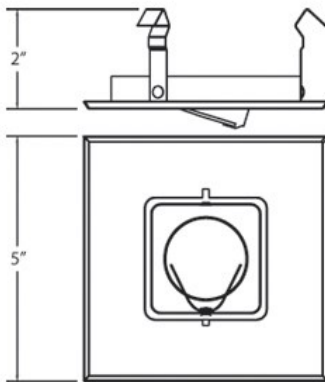

19167, TRIM, 4IN SQUARE GIMBAL

PRODUCT DETAILS

No.	:	19167-01
Product Color	:	BLACK
Length	:	5"
Width	:	5"
Height	:	2"

LIGHT SOURCE DETAILS

Number of Bulbs	:	1
Light Source	:	Incandescent
Light Source Type	:	PAR20
Input Voltage	:	120V
Bulb Voltage	:	120V
Socket Type	:	E26
Wattage	:	50W
Total Wattage	:	50W
Bulb Included	:	No
Dimmable	:	Yes

OPTIONS AVAILABLE

ITEM NO.	FINISH	SHADE
19167-01	BLACK	
19167-02	WHITE	
19167-03	GOLD	
19167-04	SATIN NICKEL	
19167-05	CHROME	
19167-06	ANTIQUE BRASS	
19167-08	SATIN COPPER	

TECHNICAL DETAILS

Light Direction	:	Down
Adjustable Lamp Head	:	Yes
Approval	:	
Beam Angle	:	15
Cut Hole Diameter	:	4.375"