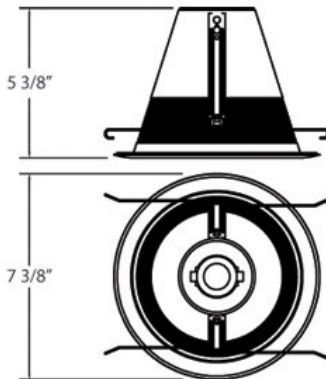

19170, TRIM,6IN STEP BAF AIRPRO PAR30

PRODUCT DETAILS

No.	:	19170-45
Product Color	:	WHITE
Shade / Accent Colour	:	BLACK
Diameter	:	7.25"
Height	:	5.25"

LIGHT SOURCE DETAILS

Number of Bulbs	:	1
Light Source	:	Incandescent
Light Source Type	:	PAR30
Input Voltage	:	120V
Bulb Voltage	:	120V
Socket Type	:	E26
Wattage	:	75W
Total Wattage	:	75W
Bulb Included	:	No
Dimmable	:	Yes

OPTIONS AVAILABLE

ITEM NO.	FINISH	SHADE
19170-45	WHITE	BLACK
19170-46	WHITE	WHITE

TECHNICAL DETAILS

Light Direction	:	Down
Adjustable Lamp Head	:	No
Approval	:	

PROJECT INFORMATION

 Job Name: Date: Category: