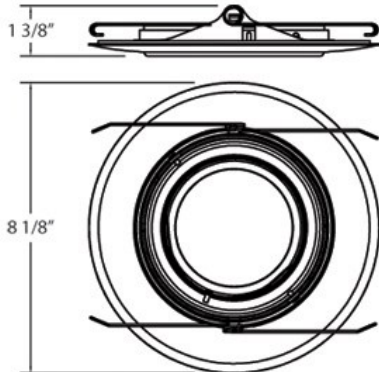

19172, TRIM,6IN GIMBLE PAR30

PRODUCT DETAILS

No.	:	19172-02
Product Color	:	WHITE
Diameter	:	8.125"
Height	:	1.375"
Weight	:	0.7lbs

LIGHT SOURCE DETAILS

Number of Bulbs	:	1
Light Source	:	Incandescent
Light Source Type	:	PAR30
Input Voltage	:	120V
Bulb Voltage	:	120V
Socket Type	:	E26
Wattage	:	75W
Total Wattage	:	75W
Bulb Included	:	No
Dimmable	:	Yes

OPTIONS AVAILABLE

ITEM NO.	FINISH	SHADE
19172-02	WHITE	
19172-05	CHROME	

TECHNICAL DETAILS

Light Direction	:	Down
Adjustable Lamp Head	:	Yes
Approval	:	

PROJECT INFORMATION

 Job Name: Date: Category:

 Comments: