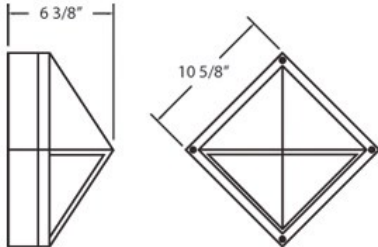

19216, SCONCE, 1X60WA19

PRODUCT DETAILS

No.	:	19216-010
Product Color	:	GREY
Shade / Accent Colour	:	FROSTED
Length	:	10.625"
Width	:	10.625"
Ext	:	6.375"
Weight	:	6.4lbs

LIGHT SOURCE DETAILS

Number of Bulbs	:	1 / 2
Light Source	:	Incandescent / Fluorescent
Light Source Type	:	A19 / CFL
Input Voltage	:	120 / 120V
Bulb Voltage	:	120 / V
Socket Type	:	E26 / E26
Wattage	:	60 / 23W
Total Wattage	:	60 / 46W
Bulb Included	:	No / No
Dimmable	:	Yes / No

OPTIONS AVAILABLE

ITEM NO.	FINISH	SHADE
19216-010	GREY	FROSTED
19216-027	BLACK	FROSTED

TECHNICAL DETAILS

Light Direction	:	Down
Adjustable Lamp Head	:	No
IP Rating	:	55
Location	:	WET
Approval	:	

PROJECT INFORMATION