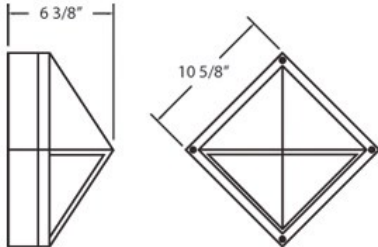

### PRODUCT DETAILS

No.	:	19216-027
Product Color	:	BLACK
Shade / Accent Colour	:	FROSTED
Length	:	10.625"
Width	:	10.625"
Ext	:	6.375"
Weight	:	6.4lbs

### TECHNICAL DETAILS

Light Direction	:	Down
Adjustable Lamp Head	:	No
IP Rating	:	55
Location	:	WET
Approval	:	