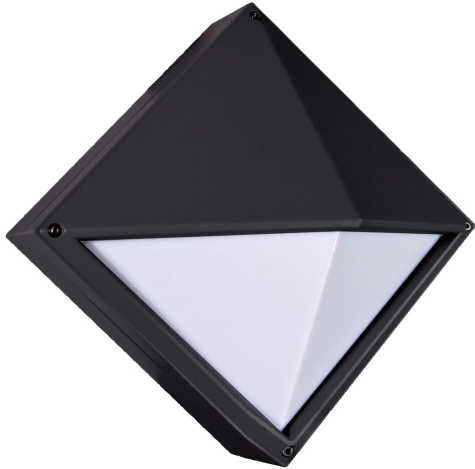

## 19216, SCONCE, 1X60WA19

### PRODUCT DETAILS

No.	:	19216-027
Product Color	:	BLACK
Shade / Accent Colour	:	FROSTED
Length	:	10.625"
Width	:	10.625"
Ext	:	6.375"
Weight	:	6.4lbs

### OPTIONS AVAILABLE

ITEM NO.	FINISH	SHADE
19216-010	GREY	FROSTED
19216-027	BLACK	FROSTED

### TECHNICAL DETAILS

Light Direction	:	Down
Adjustable Lamp Head	:	No
IP Rating	:	55
Location	:	WET
Approval	:	