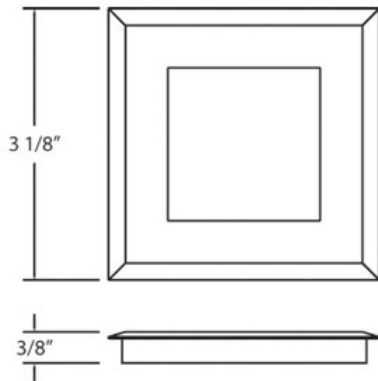

19250, INFLOOR,0.5 W LED

PRODUCT DETAILS

No.	:	19250-014
Product Color	:	SATIN NICKEL
Shade / Accent Colour	:	FROSTED
Length	:	3.125"
Width	:	3.125"
Height	:	0.375"

LIGHT SOURCE DETAILS

Light Source Type	:	INTEGRATED LED
Input Voltage	:	120V
Bulb Voltage	:	12V
Socket Type	:	LED
Total Wattage	:	0.72W
Kelvin	:	3500K
Dimmable	:	No

OPTIONS AVAILABLE

ITEM NO.	FINISH	SHADE
19250-014	SATIN NICKEL	FROSTED

TECHNICAL DETAILS

Light Direction	:	Up
Adjustable Lamp Head	:	No
Location	:	DRY
Approval	:	
Title 24	:	Yes
Cut Hole Length	:	3"
Cut Hole Width	:	3"