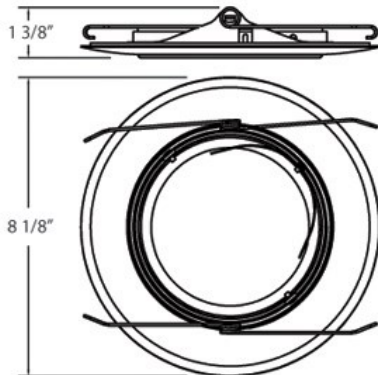

### PRODUCT DETAILS

No.	:	19327-05
Product Color	:	CHROME
Diameter	:	8.125"
Height	:	1.375"

### TECHNICAL DETAILS

Light Direction	:	Down
Adjustable Lamp Head	:	Yes
Approval	:	