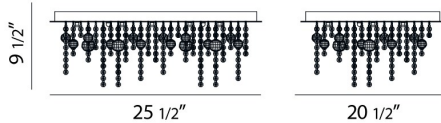

ALISSA, 26" CEILING MOUNT

PRODUCT DETAILS

No.	:	19397-016
Product Color	:	CHROME
Product Material	:	METAL
Shade / Accent Colour	:	CLEAR
Shade / Accent Material	:	CRYSTAL
Length	:	25.5"
Width	:	20.5"
Height	:	9.5"
Weight	:	14.3lbs

LIGHT SOURCE DETAILS

Number of Bulbs	:	18
Light Source	:	Halogen
Light Source Type	:	G4
Input Voltage	:	120V
Bulb Voltage	:	12V
Socket Type	:	G4
Wattage	:	20W
Total Wattage	:	360W
Bulb Included	:	Yes
Dimmable	:	Yes

OPTIONS AVAILABLE

ITEM NO.	FINISH	SHADE
19397-016	CHROME	CLEAR

TECHNICAL DETAILS

Canopy / Backplate Length	:	22"
Canopy / Backplate Height	:	1.25"
Canopy / Backplate Width	:	18.25"
Adjustable Lamp Head	:	No
Location	:	DRY
Approval	:	