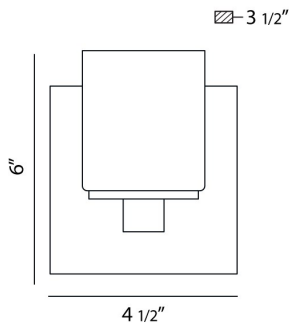

MAROND, 1-LIGHT WALL MOUNT

PRODUCT DETAILS

No.	:	19414-010
Product Color	:	CHROME
Shade / Accent Colour	:	OPAL WHITE GLASS
Width	:	4.25"
Height	:	5.625"
Ext	:	3.375"
Weight	:	1.7lbs

LIGHT SOURCE DETAILS

Number of Bulbs	:	1
Light Source	:	Halogen
Light Source Type	:	G9
Input Voltage	:	120V
Bulb Voltage	:	120V
Socket Type	:	G9
Wattage	:	60W
Total Wattage	:	60W
Bulb Included	:	Yes
Dimmable	:	Yes

OPTIONS AVAILABLE

ITEM NO.	FINISH	SHADE
19414-010	CHROME	OPAL WHITE GLASS

TECHNICAL DETAILS

Light Direction	:	Up
Canopy / Backplate Height	:	4.5"
Canopy / Backplate Dia.	:	4.5"
Adjustable Lamp Head	:	No
Approval	:	