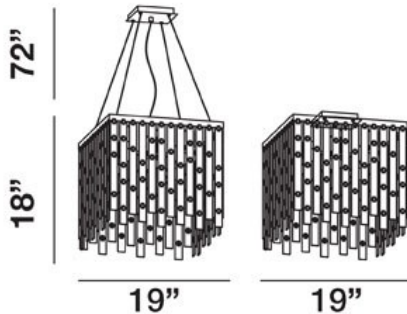

SENSATION, 5-LIGHT CONVERTIBLE PENDANT

PRODUCT DETAILS

No.	:	19441-016
Product Color	:	CHROME
Shade / Accent Colour	:	SMOKED MIRRORRED GLASS
Length	:	19"
Width	:	19"
Height	:	18"
Overall Height	:	90"
Weight	:	26.9lbs

OPTIONS AVAILABLE

ITEM NO.	FINISH	SHADE
19441-016	CHROME	SMOKED MIRRORRED GLASS

TECHNICAL DETAILS

Light Direction	:	Down
Hanging Support Type	:	AIRCRAFT CABLE
Hanging Support Length	:	72"
Adjustable Lamp Head	:	No
Approval	:	