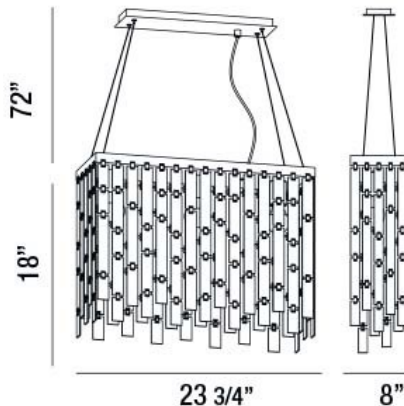

SENSATION, 3-LIGHT PENDANT

PRODUCT DETAILS

No.	:	19442-013
Product Color	:	CHROME
Shade / Accent Colour	:	SMOKED MIRRORED GLASS
Length	:	23.75"
Width	:	8"
Height	:	18"
Overall Height	:	90"
Weight	:	20.5lbs

OPTIONS AVAILABLE

ITEM NO.	FINISH	SHADE
19442-013	CHROME	SMOKED MIRRORED GLASS

TECHNICAL DETAILS

Light Direction	:	Down
Hanging Support Type	:	AIRCRAFT CABLE
Hanging Support Length	:	72"
Adjustable Lamp Head	:	No
Approval	:	