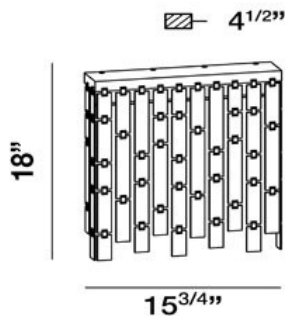

SENSATION, 3-LIGHT WALL MOUNT

PRODUCT DETAILS

No.	:	19444-017
Product Color	:	CHROME
Shade / Accent Colour	:	SMOKED MIRRORED GLASS
Width	:	15.75"
Height	:	18"
Ext	:	4.5"
Weight	:	6.6lbs

LIGHT SOURCE DETAILS

ITEM NO.	FINISH	SHADE
19444-017	CHROME	SMOKED MIRRORED GLASS

TECHNICAL DETAILS

Adjustable Lamp Head	:	No
Approval	:	

PROJECT INFORMATION

 Job Name: Date: Category:

 Comments: