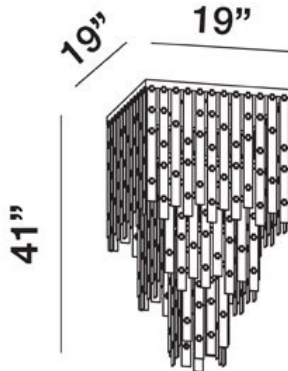

SENSATION, 19" CEILING MOUNT

PRODUCT DETAILS

No.	:	19445-014
Product Color	:	CHROME
Shade / Accent Colour	:	SMOKED MIRRORED GLASS
Length	:	19"
Width	:	19"
Height	:	41"
Weight	:	34.3lbs

LIGHT SOURCE DETAILS

ITEM NO.	FINISH	SHADE
19445-014	CHROME	SMOKED MIRRORED GLASS

TECHNICAL DETAILS

Adjustable Lamp Head	:	No
Approval	:	

PROJECT INFORMATION

Job Name: Date: Category:

Comments: