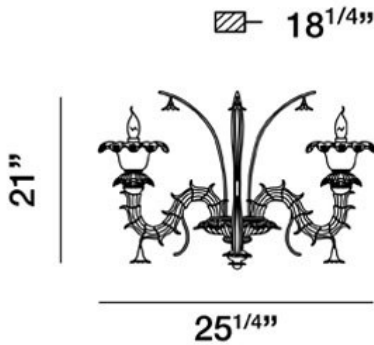

ORILLIA, 2-LIGHT WALL MOUNT

PRODUCT DETAILS

No.	:	19532-011
Product Color	:	CHROME
Shade / Accent Colour	:	BLACK
Diameter	:	25.25"
Height	:	21"
Ext	:	18.25"
Weight	:	7.5lbs

LIGHT SOURCE DETAILS

Number of Bulbs	:	2
Light Source	:	Incandescent
Light Source Type	:	B10
Input Voltage	:	120V
Bulb Voltage	:	120V
Socket Type	:	E12
Wattage	:	60W
Total Wattage	:	120W
Bulb Included	:	No
Dimmable	:	Yes

Options Available

ITEM NO.	FINISH	SHADE
19532-011	CHROME	BLACK

TECHNICAL DETAILS

Canopy / Backplate Height	:	3.9"
Canopy / Backplate Dia.	:	7.8"
Adjustable Lamp Head	:	No
Approval	:	

PROJECT INFORMATION

Job Name: Date: Type: