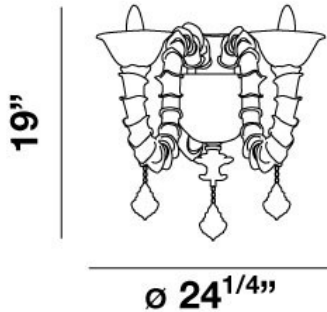

FIROLIA, 2-LIGHT WALL MOUNT

PRODUCT DETAILS

No.	:	19534-015
Product Color	:	CHROME
Shade / Accent Colour	:	WHITE
Height	:	19"
Ext	:	14"
Weight	:	7.4lbs

LIGHT SOURCE DETAILS

Number of Bulbs	:	2
Light Source	:	Incandescent
Light Source Type	:	B10
Input Voltage	:	120V
Bulb Voltage	:	120V
Socket Type	:	E12
Wattage	:	60W
Total Wattage	:	120W
Bulb Included	:	No
Dimmable	:	Yes

Options Available

ITEM NO.	FINISH	SHADE
19534-015	CHROME	WHITE

 14"

TECHNICAL DETAILS

Canopy / Backplate Height	:	5"
Canopy / Backplate Dia.	:	7.8"
Adjustable Lamp Head	:	No
Approval	:	

PROJECT INFORMATION