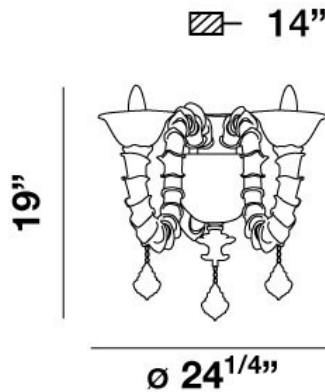

FIROLIA, 2-LIGHT WALL MOUNT

PRODUCT DETAILS

No.	:	19534-015
Product Color	:	CHROME
Shade / Accent Colour	:	WHITE
Height	:	19"
Ext	:	14"
Weight	:	7.4lbs

LIGHT SOURCE DETAILS

Number of Bulbs	:	2
Light Source	:	Incandescent
Light Source Type	:	B10
Input Voltage	:	120V
Bulb Voltage	:	120V
Socket Type	:	E12
Wattage	:	60W
Total Wattage	:	120W
Bulb Included	:	No
Dimmable	:	Yes

OPTIONS AVAILABLE

ITEM NO.	FINISH	SHADE
19534-015	CHROME	WHITE

TECHNICAL DETAILS

Canopy / Backplate Height	:	5"
Canopy / Backplate Dia.	:	7.8"
Adjustable Lamp Head	:	No
Approval	:	

PROJECT INFORMATION

Job Name: Date: Category: