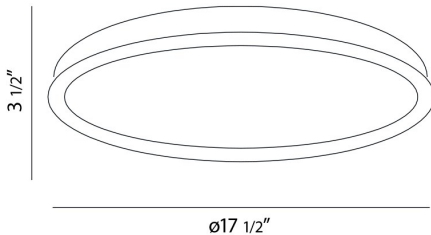

## LOOK, 18" CEILING MOUNT

### PRODUCT DETAILS

No.	:	19594-019
Product Color	:	SILVER
Shade / Accent Colour	:	WHITE
Diameter	:	17.5"
Height	:	3.375"
Weight	:	2.7lbs

### TECHNICAL DETAILS

Canopy / Backplate Height	:	0.5"
Canopy / Backplate Dia.	:	16"
Adjustable Lamp Head	:	No
Approval	:	