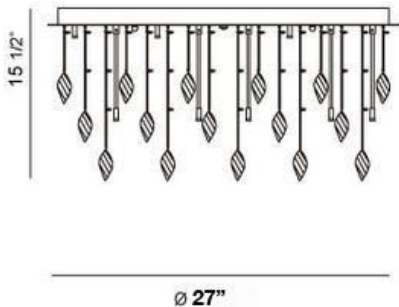

VEGA, 27" CEILING MOUNT

PRODUCT DETAILS

No.	:	20353-032
Product Color	:	CHROME
Shade / Accent Colour	:	AMBER CRYSTAL
Diameter	:	27"
Height	:	15.5"

LIGHT SOURCE DETAILS

Number of Bulbs	:	16
Light Source	:	Halogen
Light Source Type	:	G4
Input Voltage	:	120V
Bulb Voltage	:	12V
Socket Type	:	G4
Wattage	:	20W
Total Wattage	:	320W
Bulb Included	:	Yes
Dimmable	:	Yes

Options Available

ITEM NO.	FINISH	SHADE
20353-032	CHROME	AMBER CRYSTAL

TECHNICAL DETAILS

Adjustable Lamp Head	:	No
Approval	:	

PROJECT INFORMATION

Job Name: Date: Type:

Comments: