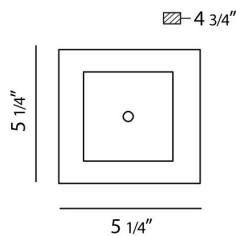

GEOS, WALL MOUNT

PRODUCT DETAILS

No.	:	20378-028
Product Color	:	CHROME
Product Material	:	METAL
Shade / Accent Colour	:	OPAL WHITE
Shade / Accent Material	:	GLASS
Width	:	5.25"
Height	:	5.25"
Ext	:	5.5"
Weight	:	1.5lbs

Options Available

ITEM NO.	FINISH	SHADE
20378-028	CHROME	OPAL WHITE

TECHNICAL DETAILS

Canopy / Backplate Height	:	4.625"
Canopy / Backplate Width	:	4.625"
Adjustable Lamp Head	:	No
Approval	:	

PROJECT INFORMATION