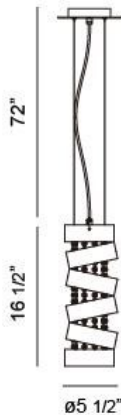

ARIELLA, 6" ROUND PENDANT

PRODUCT DETAILS

No.	:	20389-017
Product Color	:	CHROME
Product Material	:	METAL
Shade / Accent Colour	:	CHROME/CLEAR
Shade / Accent Material	:	METAL/CRYSTAL
Diameter	:	5.5"
Height	:	16.5"
Overall Height	:	89.5"
Weight	:	6lbs

LIGHT SOURCE DETAILS

Number of Bulbs	:	1
Light Source	:	Halogen
Light Source Type	:	GU10
Input Voltage	:	120V
Bulb Voltage	:	120V
Socket Type	:	GU10
Wattage	:	50W
Total Wattage	:	50W
Bulb Included	:	No
Dimmable	:	Yes

Options Available

ITEM NO.	FINISH	SHADE
20389-017	CHROME	CHROME/CLEAR

TECHNICAL DETAILS

Light Direction	:	Down
Hanging Support Type	:	AIRCRAFT CABLE
Hanging Support Length	:	72"
Canopy / Backplate Height	:	1"
Adjustable Lamp Head	:	No
Approval	:	