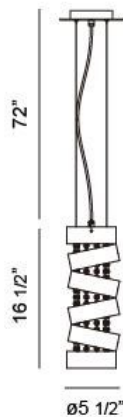

## ARIELLA, 6" ROUND PENDANT

### PRODUCT DETAILS

No.	:	20389-017
Product Color	:	CHROME
Product Material	:	METAL
Shade / Accent Colour	:	CHROME/CLEAR
Shade / Accent Material	:	METAL/CRYSTAL
Diameter	:	5.5"
Height	:	16.5"
Overall Height	:	89.5"
Weight	:	6lbs

### LIGHT SOURCE DETAILS

Number of Bulbs	:	1
Light Source	:	Halogen
Light Source Type	:	GU10
Input Voltage	:	120V
Bulb Voltage	:	120V
Socket Type	:	GU10
Wattage	:	50W
Total Wattage	:	50W
Bulb Included	:	No
Dimmable	:	Yes

### TECHNICAL DETAILS

Light Direction	:	Down
Hanging Support Type	:	AIRCRAFT CABLE
Hanging Support Length	:	72"
Canopy / Backplate Height	:	1"
Adjustable Lamp Head	:	No
Approval	:	