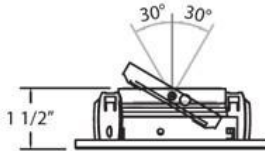

21777, TRIM, 3 1/4 INCH STEPPED GIMBAL

PRODUCT DETAILS

No.	:	21777-45
Product Color	:	BLACK
Shade / Accent Colour	:	WHITE
Diameter	:	4.5"
Height	:	1.5"

LIGHT SOURCE DETAILS

Number of Bulbs	:	1 / 1
Light Source	:	Halogen / Halogen
Light Source Type	:	MR16 / GU10
Input Voltage	:	120 / 120V
Bulb Voltage	:	12 / 120V
Socket Type	:	/
Wattage	:	50 / 50W
Total Wattage	:	50 / 50W
Bulb Included	:	No / No
Dimmable	:	Yes / Yes

OPTIONS AVAILABLE

ITEM NO.	FINISH	SHADE
21777-45	BLACK	WHITE
21777-46	WHITE	WHITE
21777-89	SATIN NICKEL	BLACK

TECHNICAL DETAILS

Light Direction	:	Down
Adjustable Lamp Head	:	No
Approval	:	
Beam Angle	:	30
Cut Hole Diameter	:	3.5"