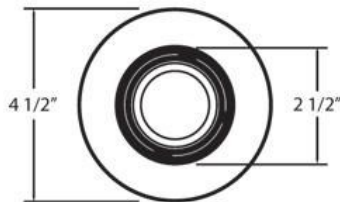

21777, TRIM, 3 1/4 INCH STEPPED GIMBAL

PRODUCT DETAILS

No.	:	21777-45
Product Color	:	BLACK
Shade / Accent Colour	:	WHITE
Diameter	:	4.5"
Height	:	1.5"

LIGHT SOURCE DETAILS

Number of Bulbs	:	1 / 1
Light Source	:	Halogen / Halogen
Light Source Type	:	MR16 / GU10
Input Voltage	:	120 / 120V
Bulb Voltage	:	12 / 120V
Socket Type	:	/
Wattage	:	50 / 50W
Total Wattage	:	50 / 50W
Bulb Included	:	No / No
Dimmable	:	Yes / Yes

OPTIONS AVAILABLE

ITEM NO.	FINISH	SHADE
21777-45	BLACK	WHITE
21777-46	WHITE	WHITE
21777-89	SATIN NICKEL	BLACK

TECHNICAL DETAILS

Light Direction	:	Down
Adjustable Lamp Head	:	No
Approval	:	
Beam Angle	:	30
Cut Hole Diameter	:	3.5"