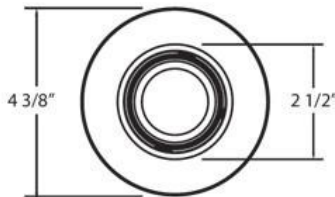

21778, TRIM, 3 1/4 INCH SPECULAR REFLECTOR

PRODUCT DETAILS

No.	:	21778-115
Product Color	:	CHROME
Shade / Accent Colour	:	CHROME
Diameter	:	4.375"
Height	:	1.5"
Weight	:	0.2lbs

LIGHT SOURCE DETAILS

Number of Bulbs	:	1 / 1
Light Source	:	Halogen / Halogen
Light Source Type	:	MR16 / GU10
Input Voltage	:	120 / 120V
Bulb Voltage	:	12 / 120V
Socket Type	:	/
Wattage	:	50 / 50W
Total Wattage	:	50 / W
Bulb Included	:	No / No
Dimmable	:	Yes / Yes

OPTIONS AVAILABLE

ITEM NO.	FINISH	SHADE
21778-115	CHROME	CHROME
21778-45	WHITE	BLACK
21778-49	WHITE	CHROME

TECHNICAL DETAILS

Light Direction	:	Down
Adjustable Lamp Head	:	No
Approval	:	
Beam Angle	:	30
Cut Hole Diameter	:	3.5"