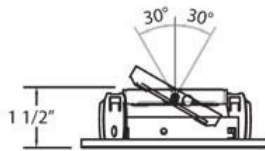

21778, TRIM, 3 1/4 INCH SPECULAR REFLECTOR

PRODUCT DETAILS

No.	:	21778-115
Product Color	:	CHROME
Shade / Accent Colour	:	CHROME
Diameter	:	4.375"
Height	:	1.5"
Weight	:	0.2lbs

LIGHT SOURCE DETAILS

Number of Bulbs	:	1 / 1
Light Source	:	Halogen / Halogen
Light Source Type	:	MR16 / GU10
Input Voltage	:	120 / 120V
Bulb Voltage	:	12 / 120V
Socket Type	:	/
Wattage	:	50 / 50W
Total Wattage	:	50 / W
Bulb Included	:	No / No
Dimmable	:	Yes / Yes

OPTIONS AVAILABLE

ITEM NO.	FINISH	SHADE
21778-115	CHROME	CHROME
21778-45	WHITE	BLACK
21778-49	WHITE	CHROME

TECHNICAL DETAILS

Light Direction	:	Down
Adjustable Lamp Head	:	No
Approval	:	
Beam Angle	:	30
Cut Hole Diameter	:	3.5"