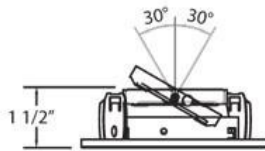

21778, TRIM, 3 1/4 INCH SPECULAR REFLECTOR

PRODUCT DETAILS

No.	:	21778-49
Product Color	:	WHITE
Shade / Accent Colour	:	CHROME
Diameter	:	4.375"
Height	:	1.5"
Weight	:	0.2lbs

LIGHT SOURCE DETAILS

Number of Bulbs	:	1 / 1
Light Source	:	Halogen / Halogen
Light Source Type	:	MR16 / GU10
Input Voltage	:	120 / 120V
Bulb Voltage	:	12 / 120V
Socket Type	:	/
Wattage	:	50 / 50W
Total Wattage	:	50 / W
Bulb Included	:	No / No
Dimmable	:	Yes / Yes

OPTIONS AVAILABLE

ITEM NO.	FINISH	SHADE
21778-115	CHROME	CHROME
21778-45	WHITE	BLACK
21778-49	WHITE	CHROME

TECHNICAL DETAILS

Light Direction	:	Down
Adjustable Lamp Head	:	No
Approval	:	
Beam Angle	:	30
Cut Hole Diameter	:	3.5"