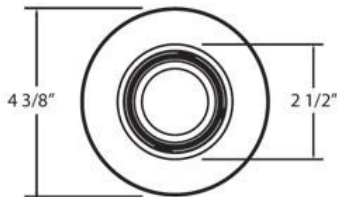

21778, TRIM, 3 1/4 INCH SPECULAR REFLECTOR

PRODUCT DETAILS

No.	:	21778-49
Product Color	:	WHITE
Shade / Accent Colour	:	CHROME
Diameter	:	4.375"
Height	:	1.5"
Weight	:	0.2lbs

LIGHT SOURCE DETAILS

Number of Bulbs	:	1 / 1
Light Source	:	Halogen / Halogen
Light Source Type	:	MR16 / GU10
Input Voltage	:	120 / 120V
Bulb Voltage	:	12 / 120V
Socket Type	:	/
Wattage	:	50 / 50W
Total Wattage	:	50 / W
Bulb Included	:	No / No
Dimmable	:	Yes / Yes

OPTIONS AVAILABLE

ITEM NO.	FINISH	SHADE
21778-115	CHROME	CHROME
21778-45	WHITE	BLACK
21778-49	WHITE	CHROME

TECHNICAL DETAILS

Light Direction	:	Down
Adjustable Lamp Head	:	No
Approval	:	
Beam Angle	:	30
Cut Hole Diameter	:	3.5"