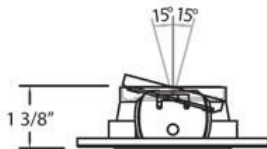

21779, TRIM, 3 1/4 INCH PIN HOLE

PRODUCT DETAILS

No.	:	21779-01
Product Color	:	BLACK
Diameter	:	4.375"
Height	:	1.375"

LIGHT SOURCE DETAILS

Number of Bulbs	:	1 / 1
Light Source	:	Halogen / Halogen
Light Source Type	:	MR16 / GU10
Input Voltage	:	120 / 120V
Bulb Voltage	:	12 / 120V
Socket Type	:	/
Wattage	:	50 / 50W
Total Wattage	:	50 / 50W
Bulb Included	:	No / No
Dimmable	:	Yes / Yes

Light Direction	:	Down
Adjustable Lamp Head	:	Yes
Approval	:	
Beam Angle	:	15
Cut Hole Diameter	:	3.5"

PROJECT INFORMATION

 Job Name: Date: Category:

 Comments: