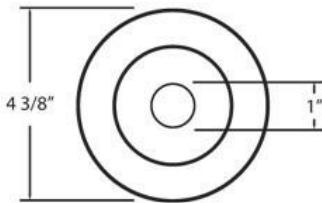

### PRODUCT DETAILS

No.	:	21779-08
Product Color	:	SATIN COPPER
Diameter	:	4.375"
Height	:	1.375"

### TECHNICAL DETAILS

Light Direction	:	Down
Adjustable Lamp Head	:	Yes
Approval	:	
Beam Angle	:	15
Cut Hole Diameter	:	3.5"