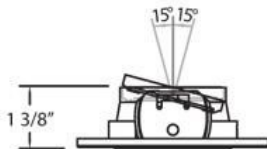

### PRODUCT DETAILS

No.	:	21779-08
Product Color	:	SATIN COPPER
Diameter	:	4.375"
Height	:	1.375"

### TECHNICAL DETAILS

Light Direction	:	Down
Adjustable Lamp Head	:	Yes
Approval	:	
Beam Angle	:	15
Cut Hole Diameter	:	3.5"